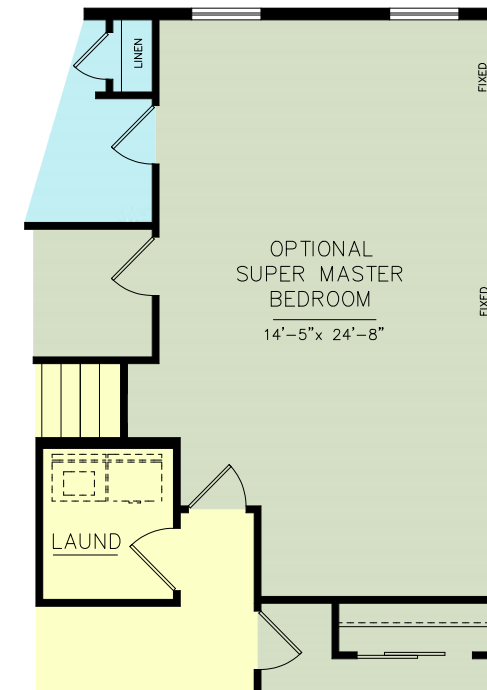

GERBER HOMES

NEW

THE WILLOW

1579 Sq. Ft.

W- 40'0"

D- 60'-8"

This sheet is for illustrative purposes only and is not part of a legal contract. Dimensions shown are approximate and may vary from completed structure.

THE WILLOW BY GERBER HOMES is our exclusive design and a customer favorite. From our new Cottage Series of custom homes, The Willow offers the convenience of one floor living that is always comfortable and spacious. The open floor plan, abundant windows and available outdoor living spaces give you the perfect balance of functional living space with nature's beauty and light. The luxurious master suite, with large walk-in closet and private bath, provides a restful and relaxing sanctuary after a busy, active day. With flexibility in design and abundant choices in features, Riedman Homes give you the opportunity to have your new home constructed to fit your unique lifestyle. Simply imagine the possibilities of life in The Willow.

CRAFTSMAN ELEVATION

THE WILLOW

OUTSTANDING FEATURES

- 1-story (Ranch)
- 1,579 Square Feet
- 2 Bedrooms
- 2 Baths
- Flex Room
- Covered Front Porch

FREQUENTLY REQUESTED OPTIONS

- Carriage-style Garage Door with Windows
- Railings on Front Porch
- Covered Rear Porch/Deck
- Gas Fireplace

COTTAGE ELEVATION

TRADITIONAL ELEVATION

**Gerber
HOMES**

& ADDITIONS
We Build Dreams. Families Live Them.

THE WILLOW

SUPER MASTER BEDROOM OPTION

MASTER BEDROOM SITTING AREA OPTION

ARTS & CRAFTS PORCH / LAKE COTTAGE PORCH