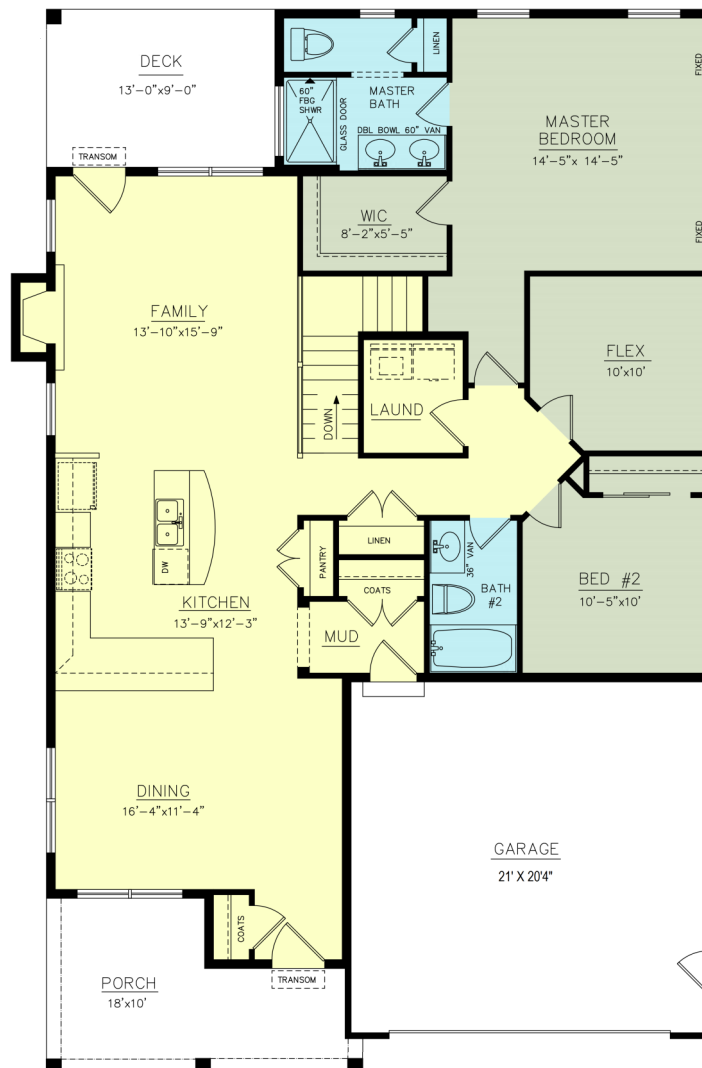

GERBER HOMES

NEW

THE WILLOW

1579 Sq. Ft.

W- 40'0"

D- 60'-8"

This sheet is for illustrative purposes only and is not part of a legal contract. Dimensions shown are approximate and may vary from completed structure.

THE WILLOW BY GERBER HOMES is our exclusive design and a customer favorite. From our new Cottage Series of custom homes, The Willow offers the convenience of one floor living that is always comfortable and spacious. The open floor plan, abundant windows and available outdoor living spaces give you the perfect balance of functional living space with nature's beauty and light. The luxurious master suite, with large walk-in closet and private bath, provides a restful and relaxing sanctuary after a busy, active day. With flexibility in design and abundant choices in features, Riedman Homes give you the opportunity to have your new home constructed to fit your unique lifestyle. Simply imagine the possibilities of life in The Willow.

CRAFTSMAN ELEVATION

THE WILLOW

OUTSTANDING FEATURES

- 1-story (Ranch)
- 1,579 Square Feet
- 2 Bedrooms
- 2 Baths
- Flex Room
- Covered Front Porch

FREQUENTLY REQUESTED OPTIONS

- Carriage-style Garage Door with Windows
- Railings on Front Porch
- Covered Rear Porch/Deck
- Gas Fireplace