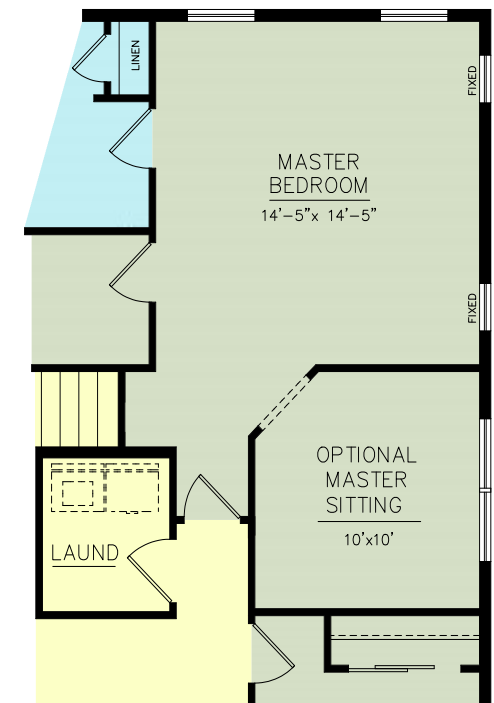

GERBER HOMES

NEW

THE WILLOW

1579 Sq. Ft.

W- 40'0"

D- 60'-8"

This sheet is for illustrative purposes only and is not part of a legal contract. Dimensions shown are approximate and may vary from completed structure.

THE WILLOW BY GERBER HOMES is our exclusive design and a customer favorite. From our new Cottage Series of custom homes, The Willow offers the convenience of one floor living that is always comfortable and spacious. The open floor plan, abundant windows and available outdoor living spaces give you the perfect balance of functional living space with nature's beauty and light. The luxurious master suite, with large walk-in closet and private bath, provides a restful and relaxing sanctuary after a busy, active day. With flexibility in design and abundant choices in features, Riedman Homes give you the opportunity to have your new home constructed to fit your unique lifestyle. Simply imagine the possibilities of life in The Willow.

CRAFTSMAN ELEVATION

THE WILLOW

OUTSTANDING FEATURES

- 1-story (Ranch)
- 1,579 Square Feet
- 2 Bedrooms
- 2 Baths
- Flex Room
- Covered Front Porch

FREQUENTLY REQUESTED OPTIONS

- Carriage-style Garage Door with Windows
- Railings on Front Porch
- Covered Rear Porch/Deck
- Gas Fireplace

COTTAGE ELEVATION

TRADITIONAL ELEVATION

**Gerber
HOMES**

& ADDITIONS
We Build Dreams. Families Live Them.

THE WILLOW

SUPER MASTER BEDROOM OPTION

MASTER BEDROOM SITTING AREA OPTION

ARTS & CRAFTS PORCH / LAKE COTTAGE PORCH