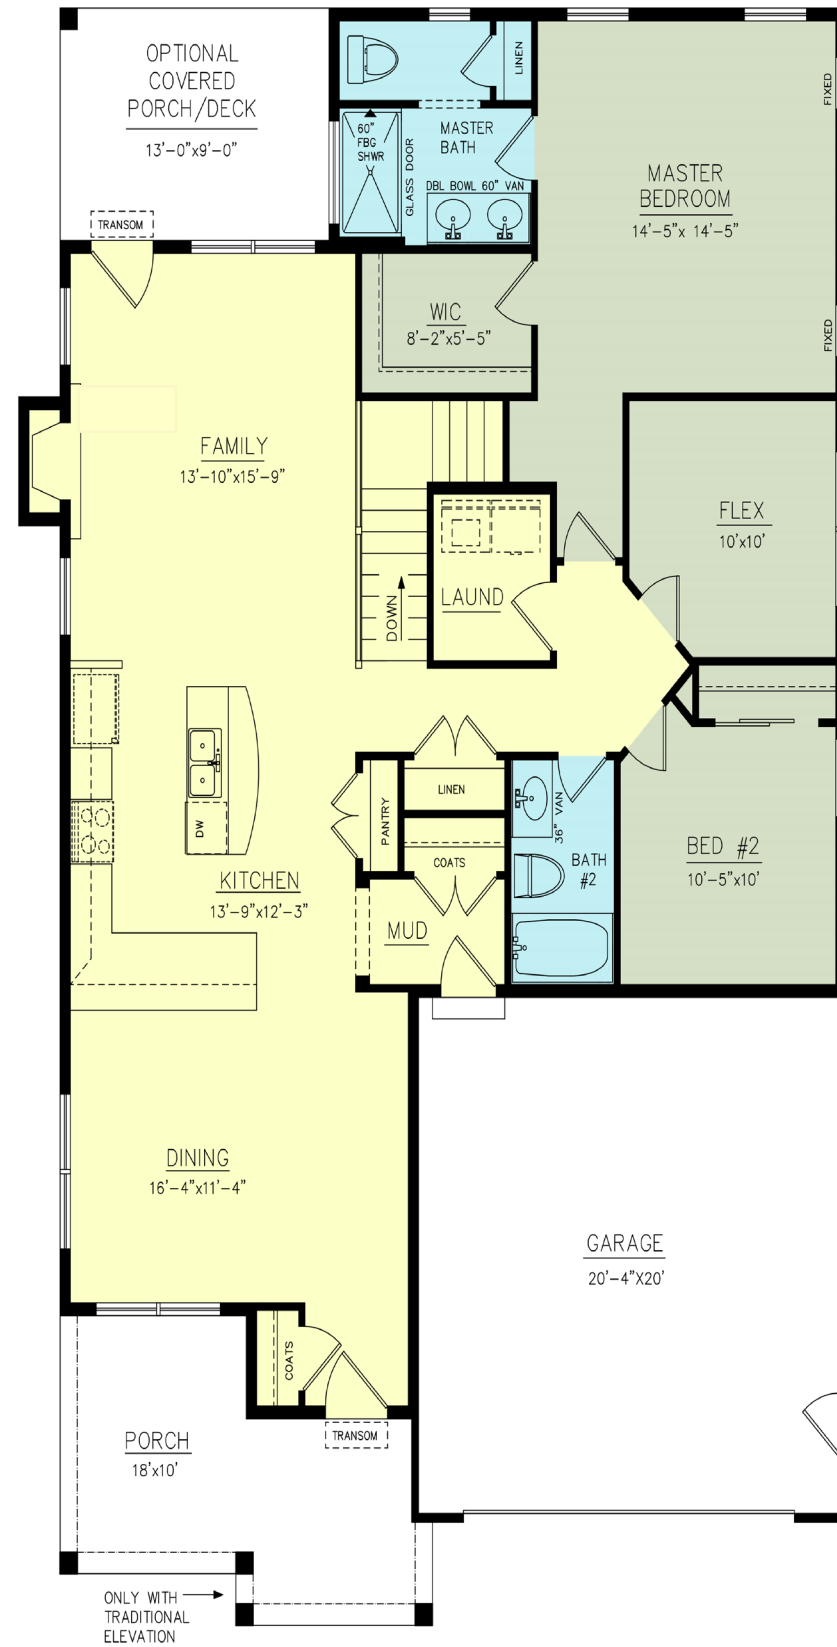

GERBER HOMES

NEW

THE WILLOW

1579 Sq. Ft.

W- 40'0"

D- 60'-8"

This sheet is for illustrative purposes only and is not part of a legal contract. Dimensions shown are approximate and may vary from completed structure.

THE WILLOW BY GERBER HOMES is our exclusive design and a customer favorite. From our new Cottage Series of custom homes, The Willow offers the convenience of one floor living that is always comfortable and spacious. The open floor plan, abundant windows and available outdoor living spaces give you the perfect balance of functional living space with nature's beauty and light. The luxurious master suite, with large walk-in closet and private bath, provides a restful and relaxing sanctuary after a busy, active day. With flexibility in design and abundant choices in features, Riedman Homes give you the opportunity to have your new home constructed to fit your unique lifestyle. Simply imagine the possibilities of life in The Willow.

CRAFTSMAN ELEVATION

THE WILLOW

OUTSTANDING FEATURES

- 1-story (Ranch)
- 1,579 Square Feet
- 2 Bedrooms
- 2 Baths
- Flex Room
- Covered Front Porch

FREQUENTLY REQUESTED OPTIONS

- Carriage-style Garage Door with Windows
- Railings on Front Porch
- Covered Rear Porch/Deck
- Gas Fireplace

COTTAGE ELEVATION

TRADITIONAL ELEVATION

**Gerber
HOMES**

& ADDITIONS
We Build Dreams. Families Live Them.

THE WILLOW

SUPER MASTER BEDROOM OPTION

MASTER BEDROOM SITTING AREA OPTION

ARTS & CRAFTS PORCH / LAKE COTTAGE PORCH