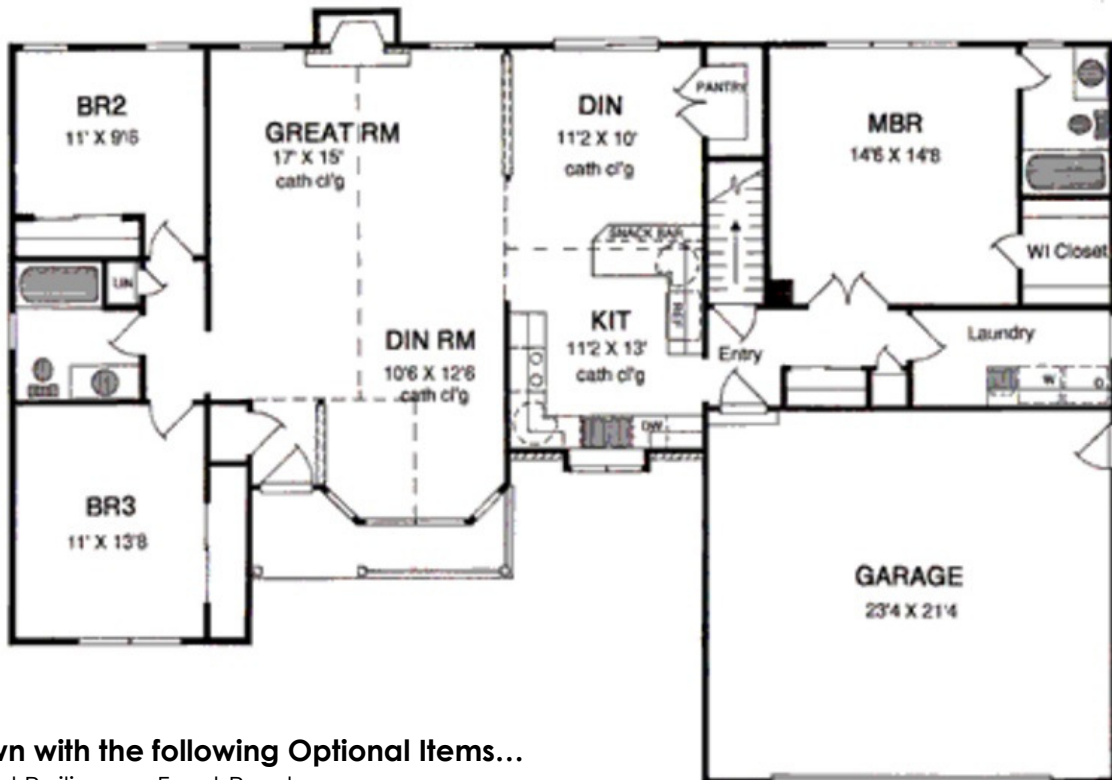

GERBER HOMES

THE BAINBRIDGE II
1673 Sq.Ft

W: 64'
D: 35'

Shown with the following Optional Items...

- Vinyl Railing on Front Porch
- Cathedral Ceilings
- Fireplace
- Landry Tub

This sheet is for illustrative purposes only and is not part of a legal contract. Dimensions shown are approximate and may vary from completed structure.