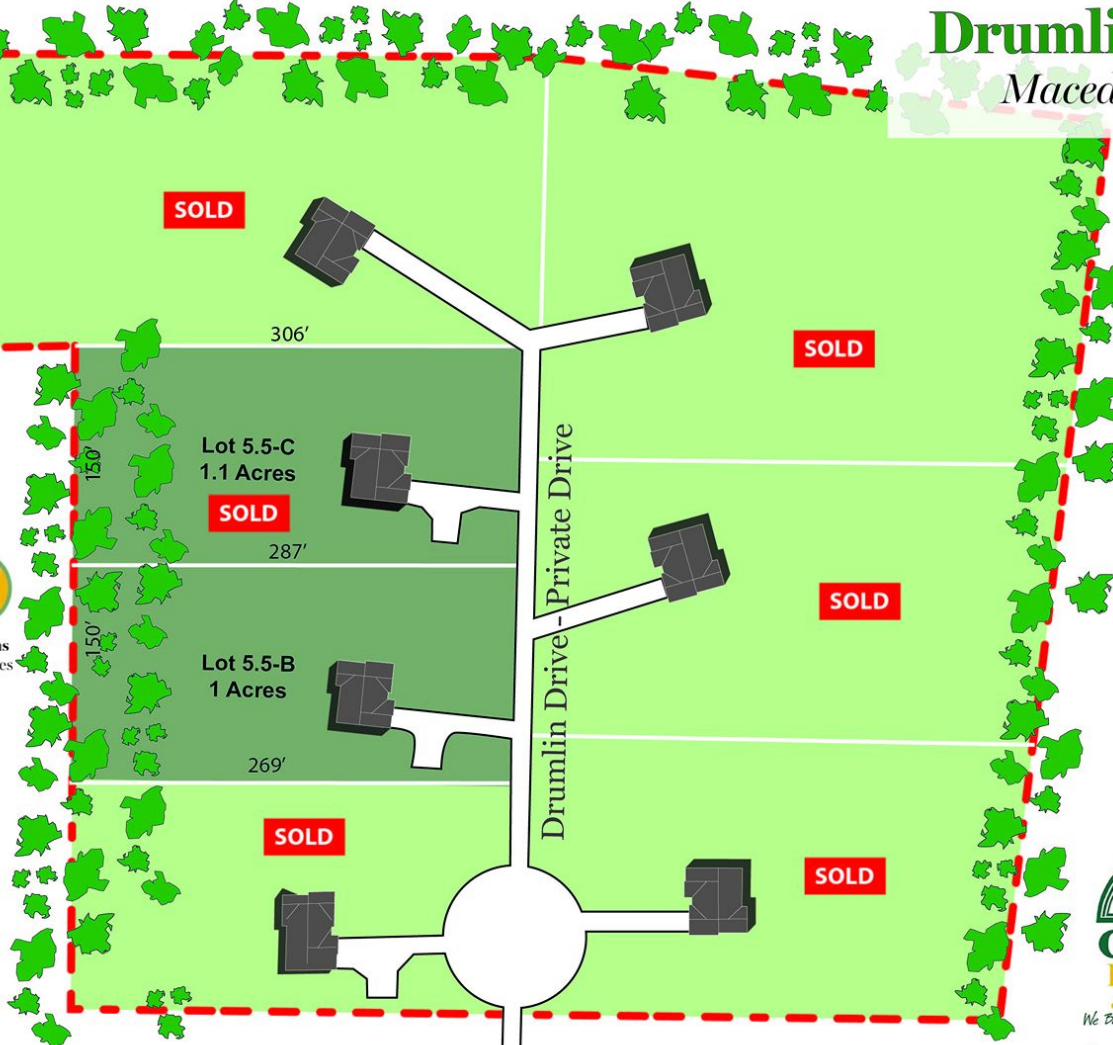

Erie Canal
2 Minute

Drumlin Drive Macedon, NY

Lowes
7 Minutes

Wegmans
13 Minutes

Downtown Rochester
26 Minute

**Gerber
HOMES**
& ADDITIONS
We Build Dreams. Families Live Them.

Gerberhomes.com

1-888-437-2373

Route 31 / West Main St.