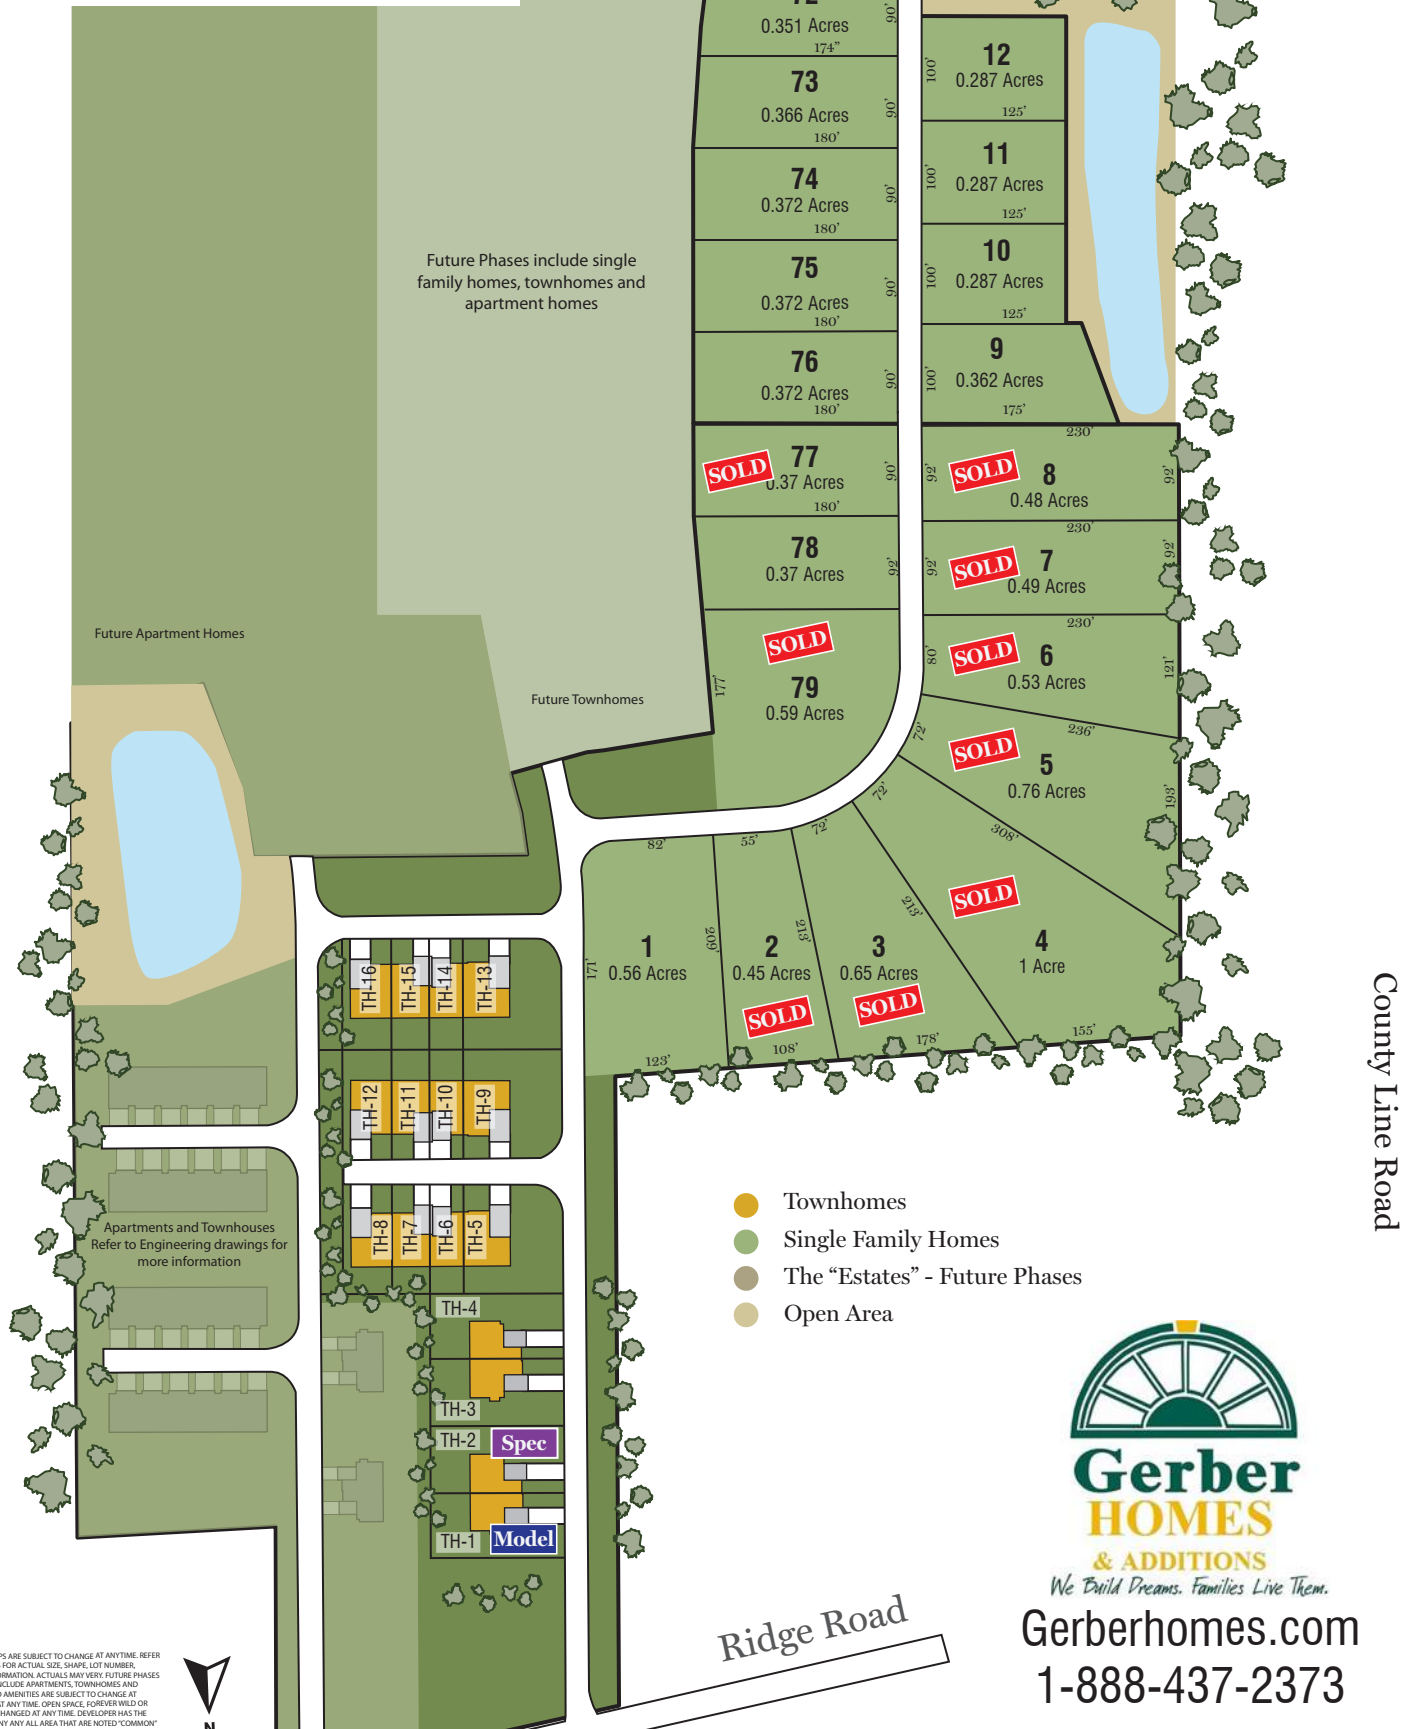

Fourmile Creek

A Gerber Homes Community

PHASE I & II

Ontario, NY

**Gerber
HOMES**
& ADDITIONS
We Build Dreams. Families Live Them.

Gerberhomes.com
1-888-437-2373