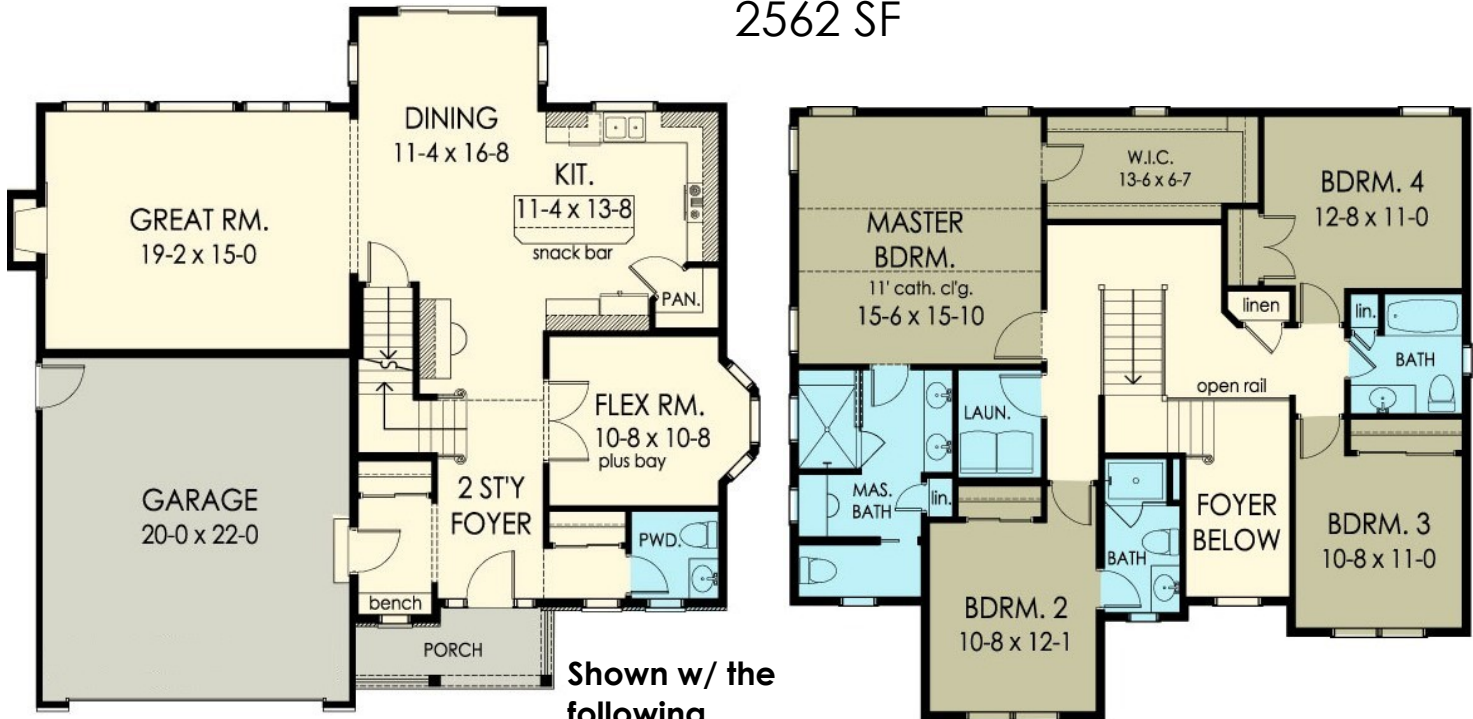

# GERBER HOMES

**NEW**

**1st Floor**  
1155 SF

**2nd Floor**  
1407 SF

W- 43'4"  
D- 44'0"

## THE MADISON 2562 SF

**Shown w/ the following Opt. Items...**

- Upgraded Exterior (Garage Windows/Vinyl Shakes/Stone/Porch railing/)
- Built-in Bench
- Master Bath dressing table
- Cathedral in MB

This sheet is for illustrative purposes only and is not part of a legal contract. Dimensions shown are approximate and may vary from completed structure.