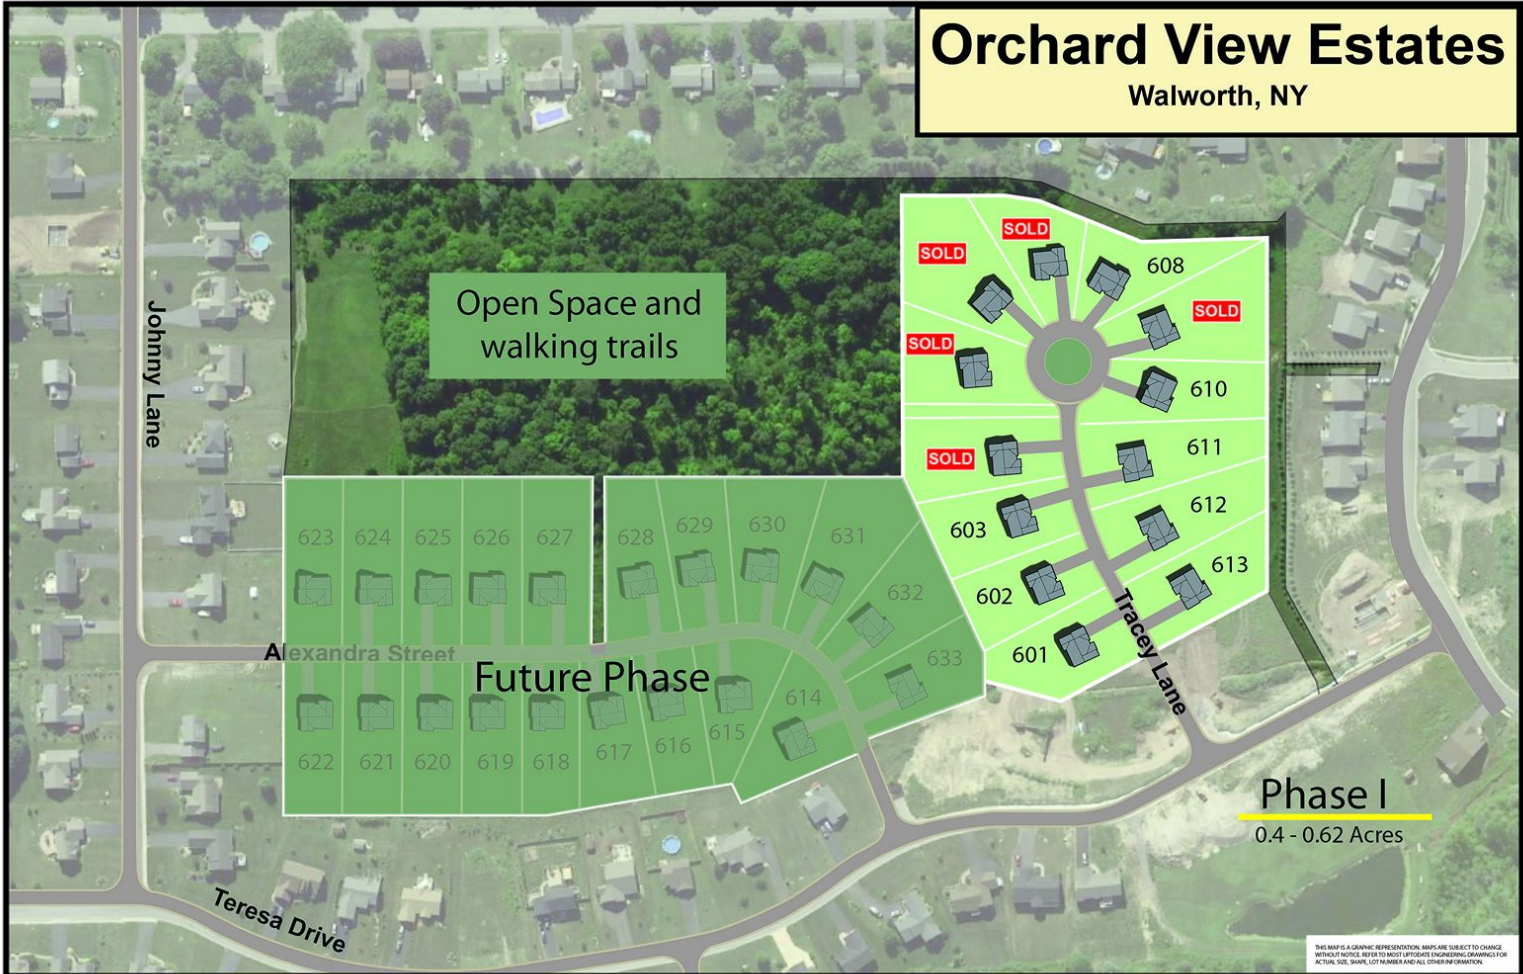

Orchard View Estates

Walworth, NY

1-888-GERBER3 or 1-888-437-2373

www.GerberHomes.com

We Build Dreams. Families Live Them.

Gerber Homes
1260 Ridge Road
Ontario, NY 14519