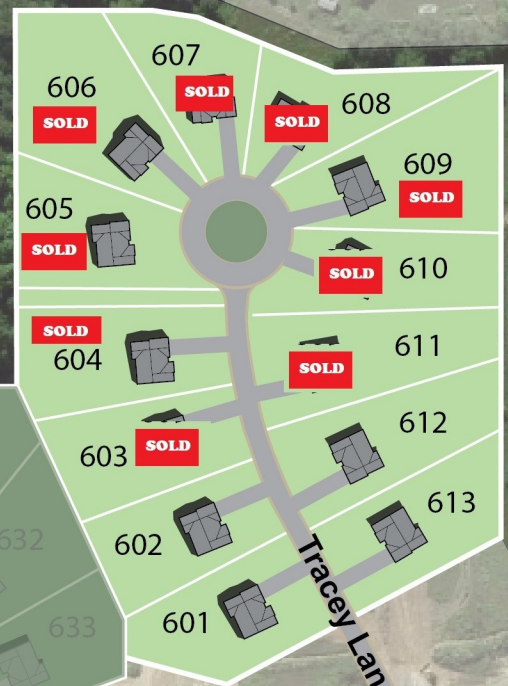

Orchard View Estates

Walworth, NY

Johnny Lane

Open Space and walking trails

Alexandra Street

Future Phase

Tracey Lane

Teresa Drive

Phase I

0.4 - 6.2 Acres

1-888-GERBER3 or 1-888-437-2373

www.GerberHomes.com

We Build Dreams. Families Live Them.

Gerber Homes
1260 Ridge Road
Ontario, NY 14519