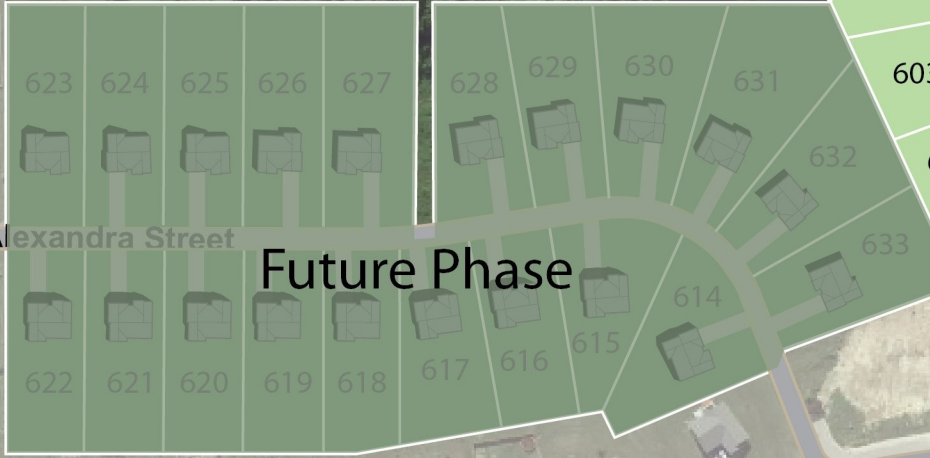

Orchard View Estates

Walworth, NY

Johnny Lane

Open Space and walking trails

Alexandra Street

Future Phase

Tracey Lane

Teresa Drive

Phase I

0.4 - 6.2 Acres

1-888-GERBER3 or 1-888-437-2373

www.GerberHomes.com

We Build Dreams. Families Live Them.

Gerber Homes
1260 Ridge Road
Ontario, NY 14519